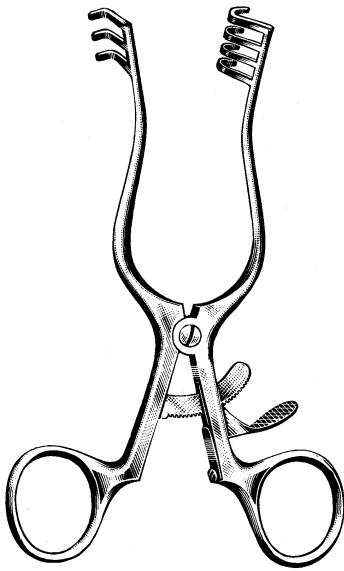

# Self-Retaining Retractors

## Weitlaner Retractor

2x3 Prongs

D 586 820 4" Sharp

D 586 840 4" Blunt

3x4 Prongs

D 586 880 5-1/2" Sharp

D 586 920 6-1/2" Sharp

D 587 080 5-1/2" Blunt

D 587 120 6-1/2" Blunt

*Replacement springs  
available, contact your sales  
representative for details.*