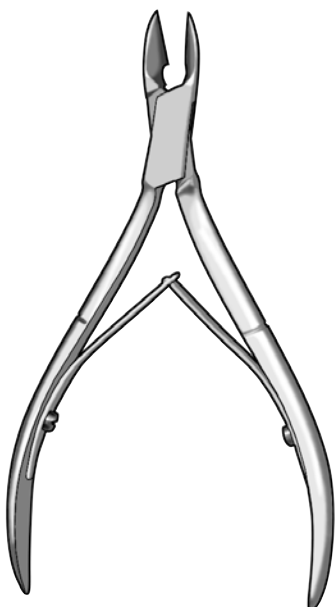

Nail Splitters and Tissue Nippers

Nail Splitter

Stainless

D 755 310 4" Tapered

D 755 320 4-1/2" Tapered

D 755 330 5" Tapered

D 755 340 6" Tapered

D 756 380 4-1/2" Delicate

D R11 330 Replacement Springs (2)

Tissue Nipper

Stainless

D 754 800 4" 6mm

D 754 810 4" 9mm

D 754 820 4-1/2" 11mm

D 754 840 5" 14mm

D R11 330 Replacement Springs (2)