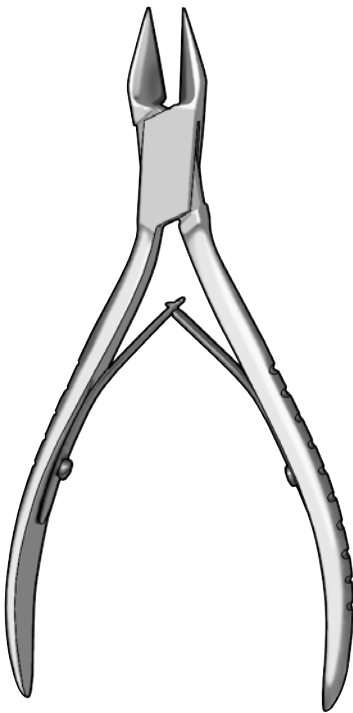

Nail Splitters and Tissue Nippers

Nail Splitter

Stainless

D 755 310 4" Tapered

D 755 320 4-1/2" Tapered

D 755 330 5" Tapered

D 755 340 6" Tapered

D 756 380 4-1/2" Delicate

D R11 330 Replacement Springs (2)

Tissue Nipper

Stainless

D 754 800 4" 6mm

D 754 810 4" 9mm

D 754 820 4-1/2" 11mm

D 754 840 5" 14mm

D R11 330 Replacement Springs (2)