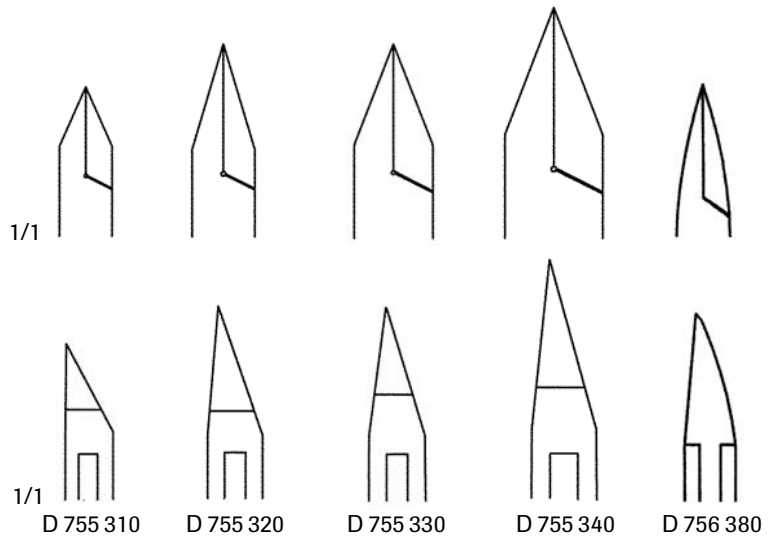

Nail Splitters and Tissue Nippers

Nail Splitter

Stainless

D 755 310 4" Tapered

D 755 320 4-1/2" Tapered

D 755 330 5" Tapered

D 755 340 6" Tapered

D 756 380 4-1/2" Delicate

D R11 330 Replacement Springs (2)

Tissue Nipper

Stainless

D 754 800 4" 6mm

D 754 810 4" 9mm

D 754 820 4-1/2" 11mm

D 754 840 5" 14mm

D R11 330 Replacement Springs (2)