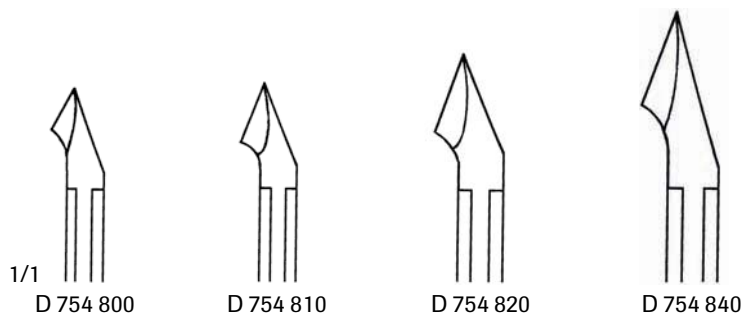

Nail Splitters and Tissue Nippers

Nail Splitter

Stainless

D 755 310 4" Tapered

D 755 320 4-1/2" Tapered

D 755 330 5" Tapered

D 755 340 6" Tapered

D 756 380 4-1/2" Delicate

D R11 330 Replacement Springs (2)

Tissue Nipper

Stainless

D 754 800 4" 6mm

D 754 810 4" 9mm

D 754 820 4-1/2" 11mm

D 754 840 5" 14mm

D R11 330 Replacement Springs (2)