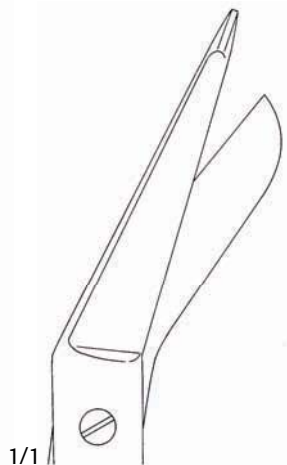

Suture and Bandage Scissors

Shortbent Stitch Scissors

D 412 700
3-1/2" Curved, Delicate

Our Stitch Scissors feature delicate hooked blades for cutting suture.

Spencer Stitch Scissors

D 412 580
3-1/2" Straight, Delicate
D 412 820
4-3/4" Straight, Delicate

1/1
D 378 940

Lister Bandage Scissors

D 378 940
7-1/4"
D 378 980
8" One Large Finger Ring