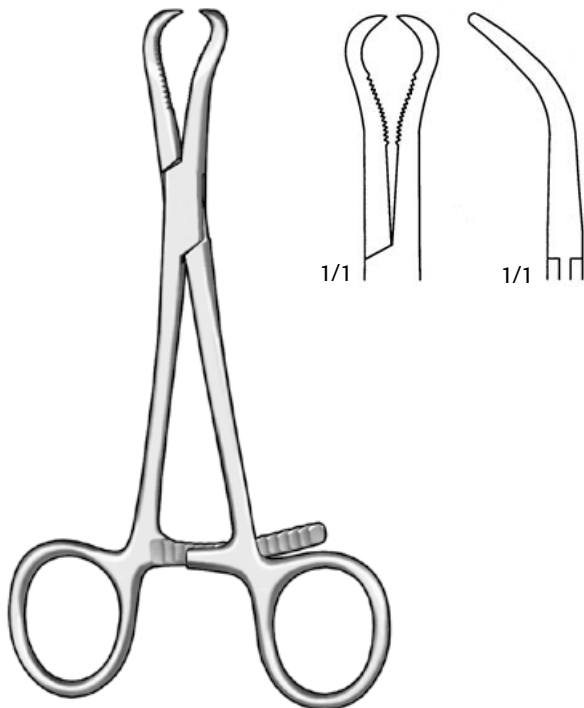

Bone Reduction Forceps

Bone Reduction Forceps
D 514 900
5" Curved, Pointed Tips

Stagbeetle Bone Reduction Forceps
D 533 090
4-3/4" Curved, Pointed Tips

Bone Reduction Forceps
D 533 230
5" Curved, Serrated with Pointed Tips

Bone Reduction Forceps
D 533 180
5-1/2" Small, Curved