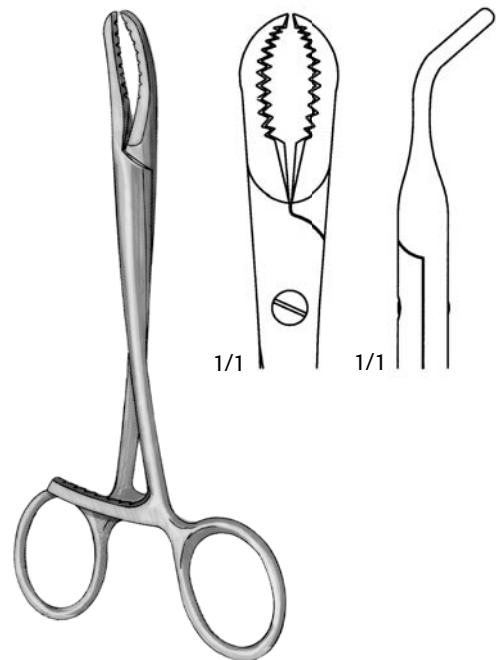

Bone Reduction Forceps

Bone Reduction Forceps
D 514 900
5" Curved, Pointed Tips

Stagbeetle Bone Reduction Forceps
D 533 090
4-3/4" Curved, Pointed Tips

Bone Reduction Forceps
D 533 230
5" Curved, Serrated with Pointed Tips

Bone Reduction Forceps
D 533 180
5-1/2" Small, Curved