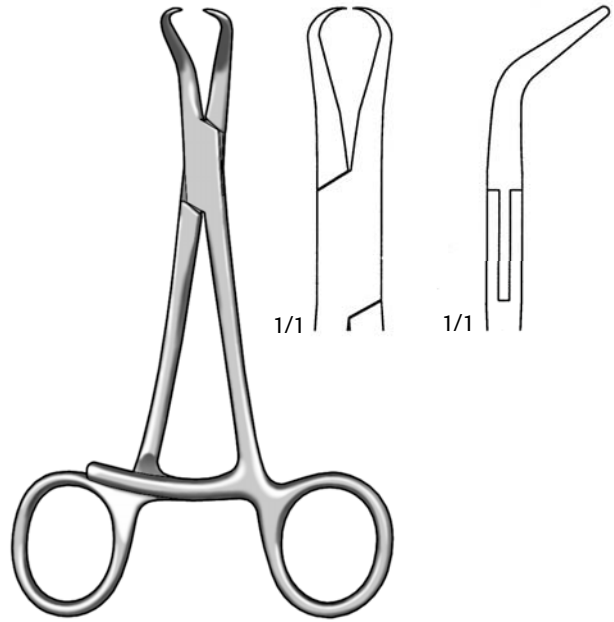

Bone Reduction Forceps

Bone Reduction Forceps
D 514 900
5" Curved, Pointed Tips

Stagbeetle Bone Reduction Forceps
D 533 090
4-3/4" Curved, Pointed Tips

Bone Reduction Forceps
D 533 230
5" Curved, Serrated with Pointed Tips

Bone Reduction Forceps
D 533 180
5-1/2" Small, Curved