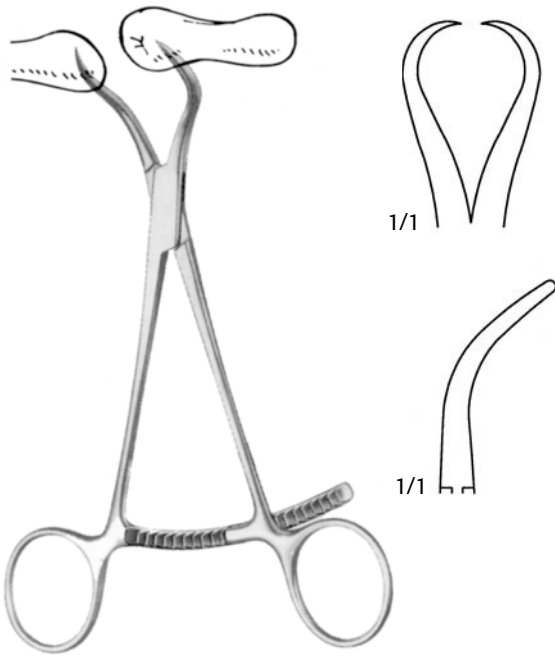

Bone Reduction Forceps

Bone Reduction Forceps
D 514 900
5" Curved, Pointed Tips

Stagbeetle Bone Reduction Forceps
D 533 090
4-3/4" Curved, Pointed Tips

Bone Reduction Forceps
D 533 230
5" Curved, Serrated with Pointed Tips

Bone Reduction Forceps
D 533 180
5-1/2" Small, Curved