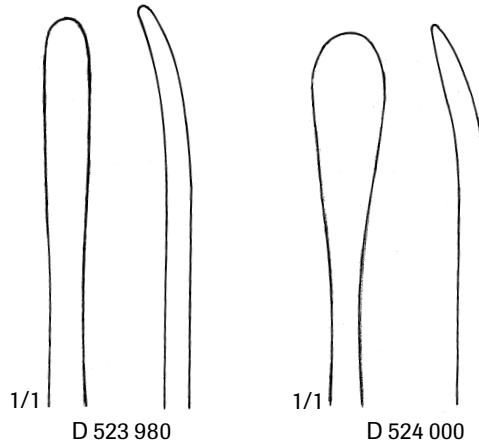

# Periosteal Elevators

**Sayre Periosteal Elevator**  
 D 642 650  
 6-1/2" Sharp, Double Ended  
 5mm and 9mm

**Lane Periosteal Elevator**  
 D 523 980  
 7-3/4" Narrow, 6mm Blunt Edge  
 D 524 000  
 7-3/4" Broad 10mm Blunt Edge

**Langenbeck Periosteal Elevator**  
 D 524 120  
 7-3/4" 6mm Narrow, Blunt Edge  
 D 524 140  
 7-3/4" 17mm Broad, Sharp Edge

**Watson-Cheyne Elevator**  
 D 638 021  
 7" Double Ended  
 Straight/Curved