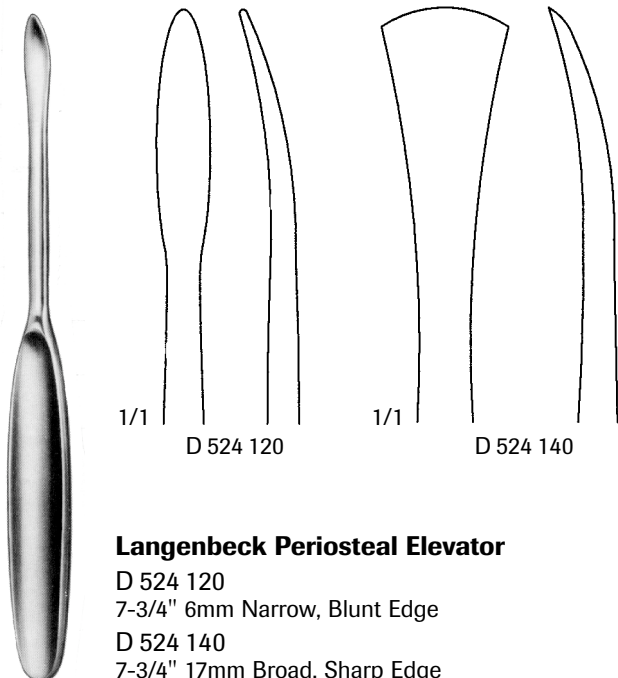

# Periosteal Elevators

**Sayre Periosteal Elevator**  
 D 642 650  
 6-1/2" Sharp, Double Ended  
 5mm and 9mm

**Lane Periosteal Elevator**  
 D 523 980  
 7-3/4" Narrow, 6mm Blunt Edge  
 D 524 000  
 7-3/4" Broad 10mm Blunt Edge

**Langenbeck Periosteal Elevator**  
 D 524 120  
 7-3/4" 6mm Narrow, Blunt Edge  
 D 524 140  
 7-3/4" 17mm Broad, Sharp Edge

**Watson-Cheyne Elevator**  
 D 638 021  
 7" Double Ended  
 Straight/Curved