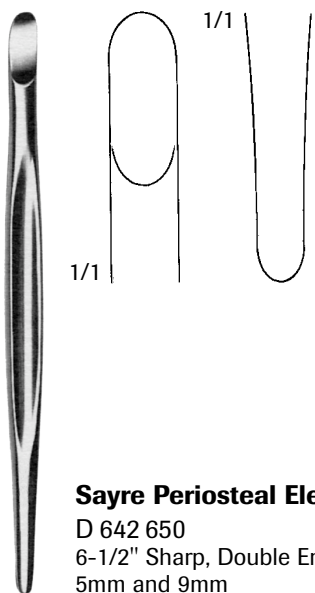

# Periosteal Elevators

**Sayre Periosteal Elevator**  
 D 642 650  
 6-1/2" Sharp, Double Ended  
 5mm and 9mm

**Lane Periosteal Elevator**  
 D 523 980  
 7-3/4" Narrow, 6mm Blunt Edge  
 D 524 000  
 7-3/4" Broad 10mm Blunt Edge

**Langenbeck Periosteal Elevator**  
 D 524 120  
 7-3/4" 6mm Narrow, Blunt Edge  
 D 524 140  
 7-3/4" 17mm Broad, Sharp Edge

**Watson-Cheyne Elevator**  
 D 638 021  
 7" Double Ended  
 Straight/Curved