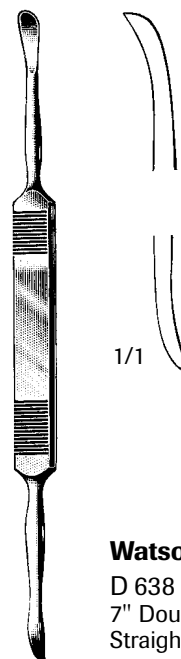

# Periosteal Elevators

**Sayre Periosteal Elevator**  
 D 642 650  
 6-1/2" Sharp, Double Ended  
 5mm and 9mm

**Lane Periosteal Elevator**  
 D 523 980  
 7-3/4" Narrow, 6mm Blunt Edge  
 D 524 000  
 7-3/4" Broad 10mm Blunt Edge

**Langenbeck Periosteal Elevator**  
 D 524 120  
 7-3/4" 6mm Narrow, Blunt Edge  
 D 524 140  
 7-3/4" 17mm Broad, Sharp Edge

**Watson-Cheyne Elevator**  
 D 638 021  
 7" Double Ended  
 Straight/Curved