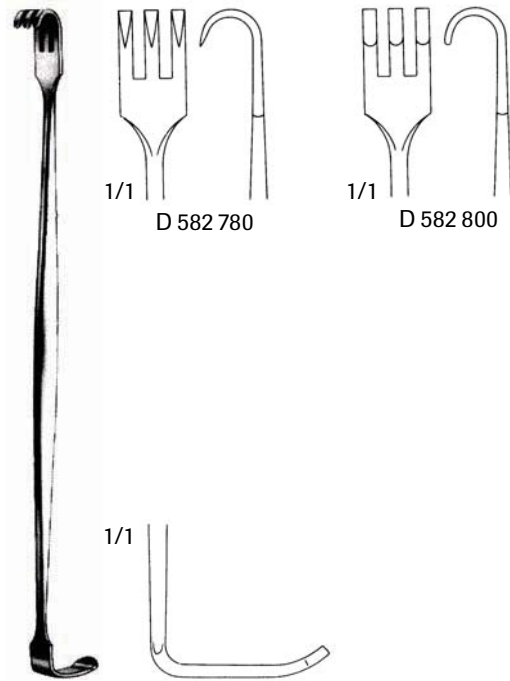

**P.I. Ragnell-Linde Retractor**  
 D 761 720  
 5-1/4" Double Ended, Serrated

**Ragnell Retractor**  
 D 582 840  
 5-3/4" Double Ended

THE PODIATRY INSTITUTE

**Safety Senn Retractor**  
 D 582 790 6-1/4" Double Ended,  
 Sharp Middle Prong, Blunt End Prongs

**Senn Retractor**  
 D 582 780  
 6-1/4" 3 Sharp Prongs, Double Ended  
 D 582 800  
 6-1/4" 3 Blunt Prongs, Double Ended