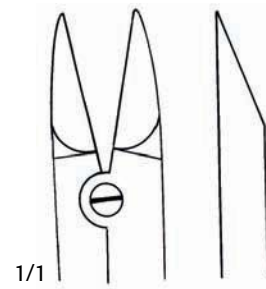

Bone Cutting Forceps

Ruskin-Liston Forceps
D 537 400 6" Straight

Kleinert-Kutz Forceps
Delicate Blades
D 537 450 6" Straight
D 537 470 6" Curved

Ruskin-Liston Forceps
Straight
D 537 280 7-1/2"
D 537 300 7-1/2" Delicate Blades