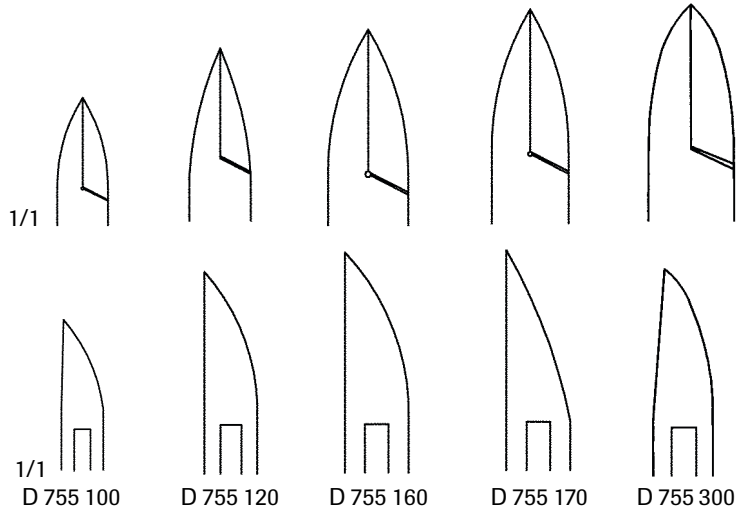

Mini-Friedman Rongeur

2x8mm Bite, Delicate

- D 534 530 6" Straight
- D 534 540 6" Curved

Dean (Blumenthal) Rongeur

4x11mm Bite

- D 534 560 6" 30° Curve

Nail Splitters

- Our nail splitters have the true feel of superb craftsmanship. The cutting edge is expertly ground and specially heat treated and the grooved handles provide a sure grip.
- Nail splitters should not be used on thick or mycotic nails, use nail nippers for these applications.

This short jaw design provides increased leverage for easier cutting of thick nails, causing less strain on the hand and splitter.

P.I. Short Jaw Nail Splitter

Stainless

D 761 200 5"

D 761 220 6"

D R11 330 Replacement Springs (2)