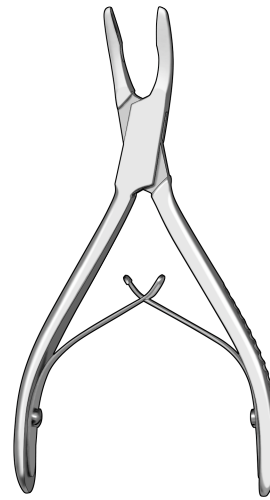

Rongeurs

Micro Friedman Rongeur

1.5x5mm Bite

- D 534 300 5-1/2" Straight
- D 534 320 5-1/2" 30° Angled
- D 534 340 5-1/2" 90° Angled
- D R11 550 Replacement Springs (2)

Friedman Rongeur

4x11mm Bite

- D 534 520
- 5-1/2" Curved Delicate

Mini-Friedman Rongeur

2x8mm Bite, Delicate

- D 534 530 6" Straight
- D 534 540 6" Curved

Dean (Blumenthal) Rongeur

4x11mm Bite

- D 534 560 6" 30° Curve

Nail Splitters

- Our nail splitters have the true feel of superb craftsmanship. The cutting edge is expertly ground and specially heat treated and the grooved handles provide a sure grip.
- Nail splitters should not be used on thick or mycotic nails, use nail nippers for these applications.

This short jaw design provides increased leverage for easier cutting of thick nails, causing less strain on the hand and splitter.

P.I. Short Jaw Nail Splitter

Stainless

D 761 200 5"

D 761 220 6"

D R11 330 Replacement Springs (2)

Locke Phalangeal Forceps

D 759 770
 6" 1x2 Teeth, Serrated Jaws