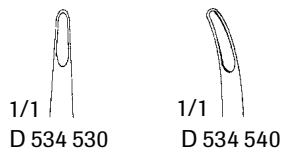

Rongeurs

Micro Friedman Rongeur

1.5x5mm Bite

- D 534 300 5-1/2" Straight
- D 534 320 5-1/2" 30° Angled
- D 534 340 5-1/2" 90° Angled
- D R11 550 Replacement Springs (2)

Friedman Rongeur

4x11mm Bite

- D 534 520
- 5-1/2" Curved Delicate

Mini-Friedman Rongeur

2x8mm Bite, Delicate

- D 534 530 6" Straight
- D 534 540 6" Curved

Dean (Blumenthal) Rongeur

4x11mm Bite

- D 534 560 6" 30° Curve

Nail Splitters

- Our nail splitters have the true feel of superb craftsmanship. The cutting edge is expertly ground and specially heat treated and the grooved handles provide a sure grip.
- Nail splitters should not be used on thick or mycotic nails, use nail nippers for these applications.

This short jaw design provides increased leverage for easier cutting of thick nails, causing less strain on the hand and splitter.

P.I. Short Jaw Nail Splitter

Stainless

D 761 200 5"

D 761 220 6"

D R11 330 Replacement Springs (2)