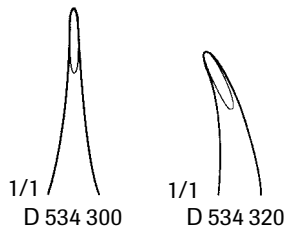

Rongeurs

Micro Friedman Rongeur

1.5x5mm Bite

- D 534 300 5-1/2" Straight
- D 534 320 5-1/2" 30° Angled
- D 534 340 5-1/2" 90° Angled
- D R11 550 Replacement Springs (2)

Friedman Rongeur

4x11mm Bite

- D 534 520
- 5-1/2" Curved Delicate

Mini-Friedman Rongeur

2x8mm Bite, Delicate

- D 534 530 6" Straight
- D 534 540 6" Curved

Dean (Blumenthal) Rongeur

4x11mm Bite

- D 534 560 6" 30° Curve

Nail Splitters

- Our nail splitters have the true feel of superb craftsmanship. The cutting edge is expertly ground and specially heat treated and the grooved handles provide a sure grip.
- Nail splitters should not be used on thick or mycotic nails, use nail nippers for these applications.

This short jaw design provides increased leverage for easier cutting of thick nails, causing less strain on the hand and splitter.

P.I. Short Jaw Nail Splitter

Stainless

D 761 200 5"

D 761 220 6"

D R11 330 Replacement Springs (2)