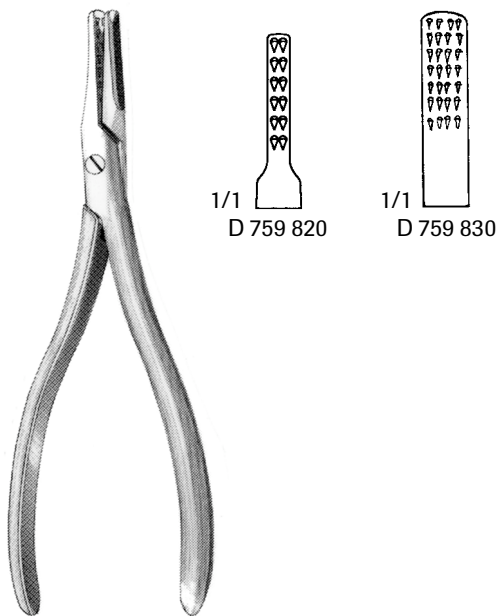

D R11 330 Replacement Springs (2)

Nail Nippers

Nail Nipper

D 756 080 5-1/2" Concave, Narrow, Stainless
 D R11 330 Replacement Springs (2)

Nail Nipper

Angled, Concave, Stainless
 D 756 300
 5-1/2" Sharp End

D 756 200

D 756 220

D 756 280

Nail Nipper

Heavy, Stainless

D 756 200 5-1/2" Concave
 D 756 220 5-1/2" Straight

D 756 280 6-1/2" Concave, Super Size
 D R11 330 Replacement Springs (2)

Nail Instruments

English Anvil Ingrown Nail Forceps

D 755 380
 5" Anvil Pattern, Narrow Blade
 D R11 330
 Replacement Springs (2)

Nail Spicule Forceps

D 755 420
 5-1/2" Curved

Platypus Nail Removing Forceps

D 759 820
 5-1/2" 3mm Narrow
 D 759 830
 5-1/2" 6mm Broad

Locke Phalangeal Forceps

D 759 770
 6" 1x2 Teeth, Serrated Jaws