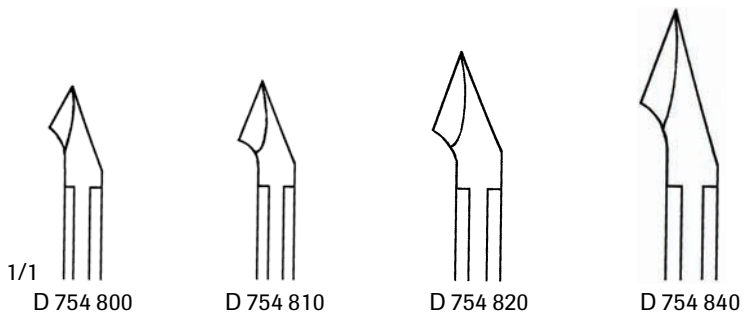

Tissue Nipper

Stainless

D 754 800 4" 6mm

D 754 810 4" 9mm

D 754 820 4-1/2" 11mm

D 754 840 5" 14mm

D R11 330 Replacement Springs (2)