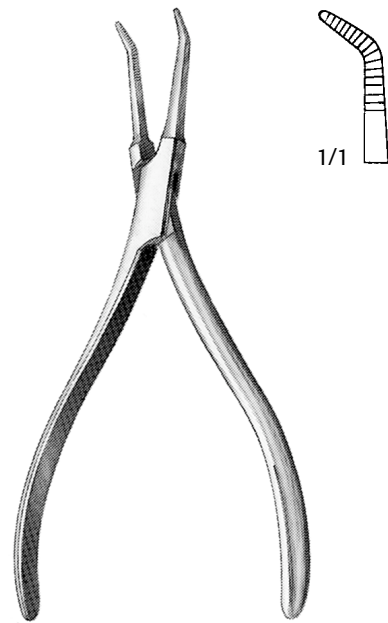

D R11 330 Replacement Springs (2)

Nail Nippers

Nail Nipper

D 756 080 5-1/2" Concave, Narrow, Stainless
 D R11 330 Replacement Springs (2)

Nail Nipper

Angled, Concave, Stainless
 D 756 300
 5-1/2" Sharp End

D 756 200

D 756 220

D 756 280

Nail Nipper

Heavy, Stainless

D 756 200 5-1/2" Concave
 D 756 220 5-1/2" Straight

D 756 280 6-1/2" Concave, Super Size
 D R11 330 Replacement Springs (2)

Nail Instruments

English Anvil Ingrown Nail Forceps

D 755 380
 5" Anvil Pattern, Narrow Blade
 D R11 330
 Replacement Springs (2)

Nail Spicule Forceps

D 755 420
 5-1/2" Curved

Platypus Nail Removing Forceps

D 759 820
 5-1/2" 3mm Narrow
 D 759 830
 5-1/2" 6mm Broad

Locke Phalangeal Forceps

D 759 770
 6" 1x2 Teeth, Serrated Jaws