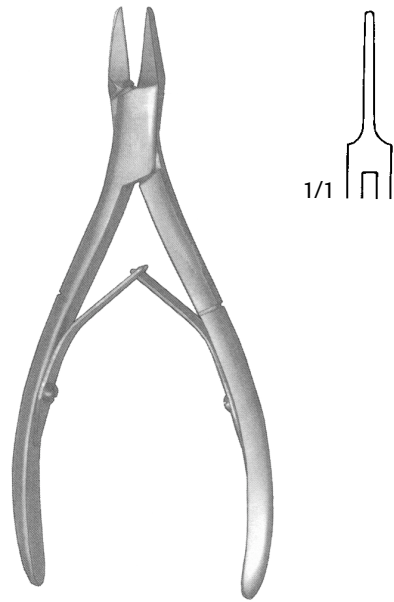

D R11 330 Replacement Springs (2)

Nail Nippers

Nail Nipper

D 756 080 5-1/2" Concave, Narrow, Stainless
 D R11 330 Replacement Springs (2)

Nail Nipper

Angled, Concave, Stainless
 D 756 300
 5-1/2" Sharp End

D 756 200

D 756 220

D 756 280

Nail Nipper

Heavy, Stainless

D 756 200 5-1/2" Concave
 D 756 220 5-1/2" Straight

D 756 280 6-1/2" Concave, Super Size
 D R11 330 Replacement Springs (2)

Nail Instruments

English Anvil Ingrown Nail Forceps

D 755 380
 5" Anvil Pattern, Narrow Blade
 D R11 330
 Replacement Springs (2)

Nail Spicule Forceps

D 755 420
 5-1/2" Curved

Platypus Nail Removing Forceps

D 759 820
 5-1/2" 3mm Narrow
 D 759 830
 5-1/2" 6mm Broad

Locke Phalangeal Forceps

D 759 770
 6" 1x2 Teeth, Serrated Jaws