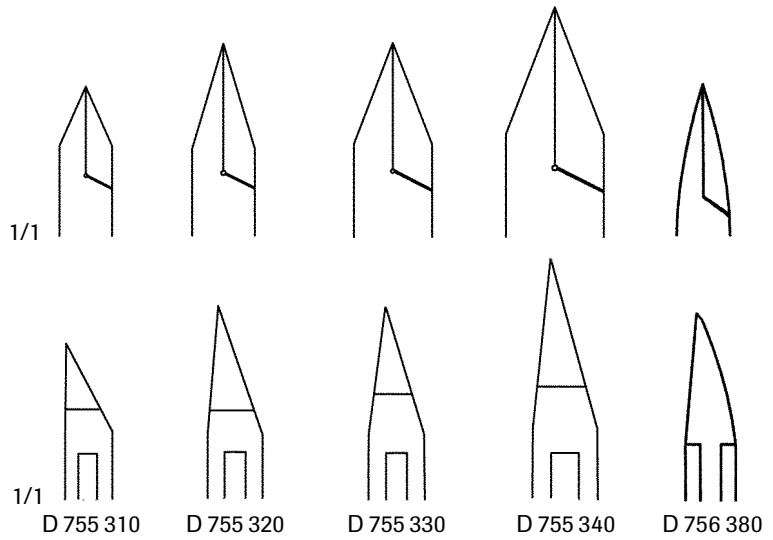

Nail Splitters and Tissue Nippers

Nail Splitter

Stainless

D 755 310 4" Tapered

D 755 320 4-1/2" Tapered

D 755 330 5" Tapered

D 755 340 6" Tapered

D 756 380 4-1/2" Delicate

D R11 330 Replacement Springs (2)