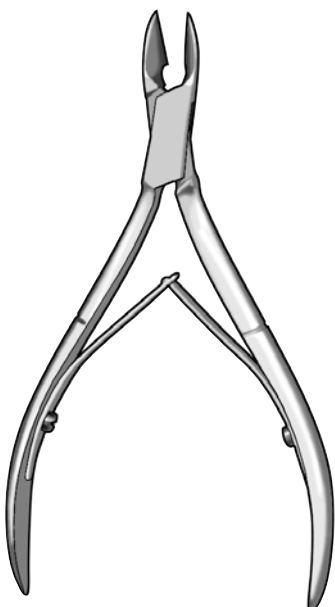

Mini-Friedman Rongeur

2x8mm Bite, Delicate

- D 534 530 6" Straight
- D 534 540 6" Curved

Dean (Blumenthal) Rongeur

4x11mm Bite

- D 534 560 6" 30° Curve

Nail Splitters

- Our nail splitters have the true feel of superb craftsmanship. The cutting edge is expertly ground and specially heat treated and the grooved handles provide a sure grip.
- Nail splitters should not be used on thick or mycotic nails, use nail nippers for these applications.

D R11 440 Replacement Springs (2)
(for D 755 100 only)

Nail Splitters and Tissue Nippers

Nail Splitter

Stainless

D 755 310 4" Tapered

D 755 320 4-1/2" Tapered

D 755 330 5" Tapered

D 755 340 6" Tapered

D 756 380 4-1/2" Delicate

D R11 330 Replacement Springs (2)

Tissue Nipper

Stainless

D 754 800 4" 6mm

D 754 810 4" 9mm

D 754 820 4-1/2" 11mm

D 754 840 5" 14mm