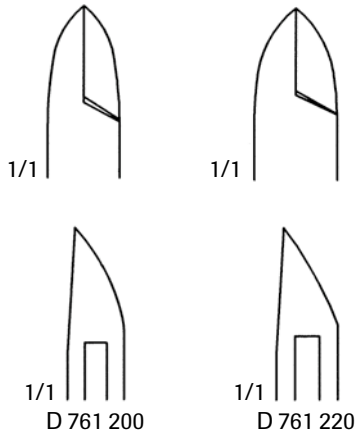

Rongeurs

Micro Friedman Rongeur

1.5x5mm Bite

- D 534 300 5-1/2" Straight
- D 534 320 5-1/2" 30° Angled
- D 534 340 5-1/2" 90° Angled
- D R11 550 Replacement Springs (2)

Friedman Rongeur

4x11mm Bite

- D 534 520
- 5-1/2" Curved Delicate

Mini-Friedman Rongeur

2x8mm Bite, Delicate

- D 534 530 6" Straight
- D 534 540 6" Curved

Dean (Blumenthal) Rongeur

4x11mm Bite

- D 534 560 6" 30° Curve

Nail Splitters

- Our nail splitters have the true feel of superb craftsmanship. The cutting edge is expertly ground and specially heat treated and the grooved handles provide a sure grip.
- Nail splitters should not be used on thick or mycotic nails, use nail nippers for these applications.

This short jaw design provides increased leverage for easier cutting of thick nails, causing less strain on the hand and splitter.

P.I. Short Jaw Nail Splitter

Stainless

D 761 200 5"

D 761 220 6"

D R11 330 Replacement Springs (2)