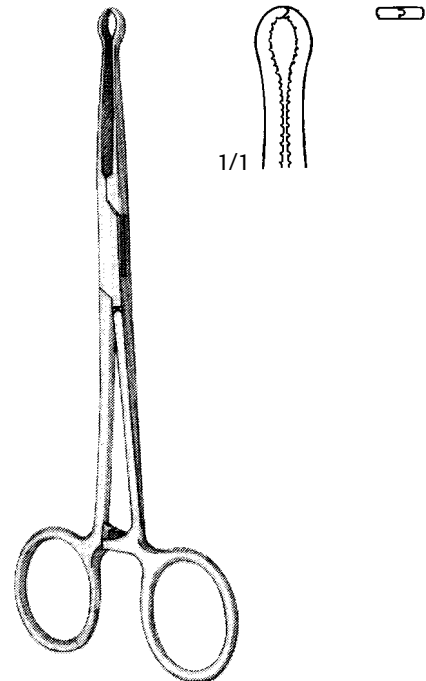

D 756 200

D 756 220

D 756 280

Nail Nipper

Heavy, Stainless

D 756 200 5-1/2" Concave
 D 756 220 5-1/2" Straight

D 756 280 6-1/2" Concave, Super Size
 D R11 330 Replacement Springs (2)

Nail Instruments

English Anvil Ingrown Nail Forceps

D 755 380
 5" Anvil Pattern, Narrow Blade
 D R11 330
 Replacement Springs (2)

Nail Spicule Forceps

D 755 420
 5-1/2" Curved

Platypus Nail Removing Forceps

D 759 820
 5-1/2" 3mm Narrow
 D 759 830
 5-1/2" 6mm Broad

Locke Phalangeal Forceps

D 759 770
 6" 1x2 Teeth, Serrated Jaws