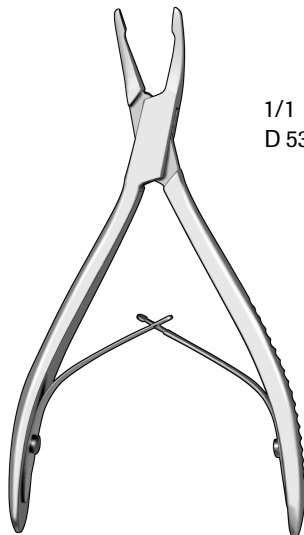

Rongeurs

Micro Friedman Rongeur

1.5x5mm Bite

- D 534 300 5-1/2" Straight
- D 534 320 5-1/2" 30° Angled
- D 534 340 5-1/2" 90° Angled
- D R11 550 Replacement Springs (2)

Friedman Rongeur

4x11mm Bite

- D 534 520
- 5-1/2" Curved Delicate

Mini-Friedman Rongeur

2x8mm Bite, Delicate

- D 534 530 6" Straight
- D 534 540 6" Curved

Dean (Blumenthal) Rongeur

4x11mm Bite

- D 534 560 6" 30° Curve

Nail Splitters

- Our nail splitters have the true feel of superb craftsmanship. The cutting edge is expertly ground and specially heat treated and the grooved handles provide a sure grip.
- Nail splitters should not be used on thick or mycotic nails, use nail nippers for these applications.

This short jaw design provides increased leverage for easier cutting of thick nails, causing less strain on the hand and splitter.

P.I. Short Jaw Nail Splitter

Stainless

D 761 200 5"

D 761 220 6"

D R11 330 Replacement Springs (2)

Locke Phalangeal Forceps

D 759 770
 6" 1x2 Teeth, Serrated Jaws