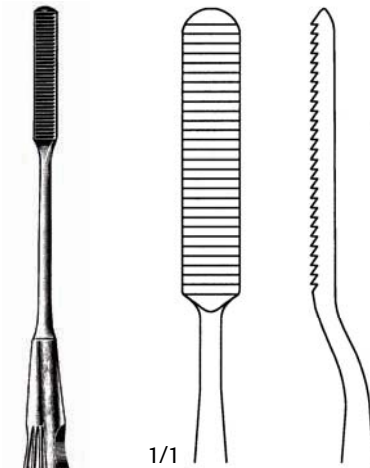

1/1

D 642 620

1/1

D 642 630

Lewis Rasp

Plain Serrations, Single Ended
D 642 620
7-1/2" Fine
D 642 630
7-1/2" Coarse

Rasps

1/1

Maltz Rasp

D 642 500
7-1/4" Single Ended, Backward Cutting

1/1

Cottle Rasp

D 642 560
8" Single Ended, Backward Cutting

1/1

D 642 400

1/1

D 642 420

Aufricht Rasp

D 642 400
8-1/4" Single Ended, Forward Cutting
D 642 420
8-1/4" Single Ended, Backward Cutting

1/1

Maltz Rasp Improved

D 642 520
8-1/4" Double Ended
Forward and Backward Cutting

Fomon Rasp