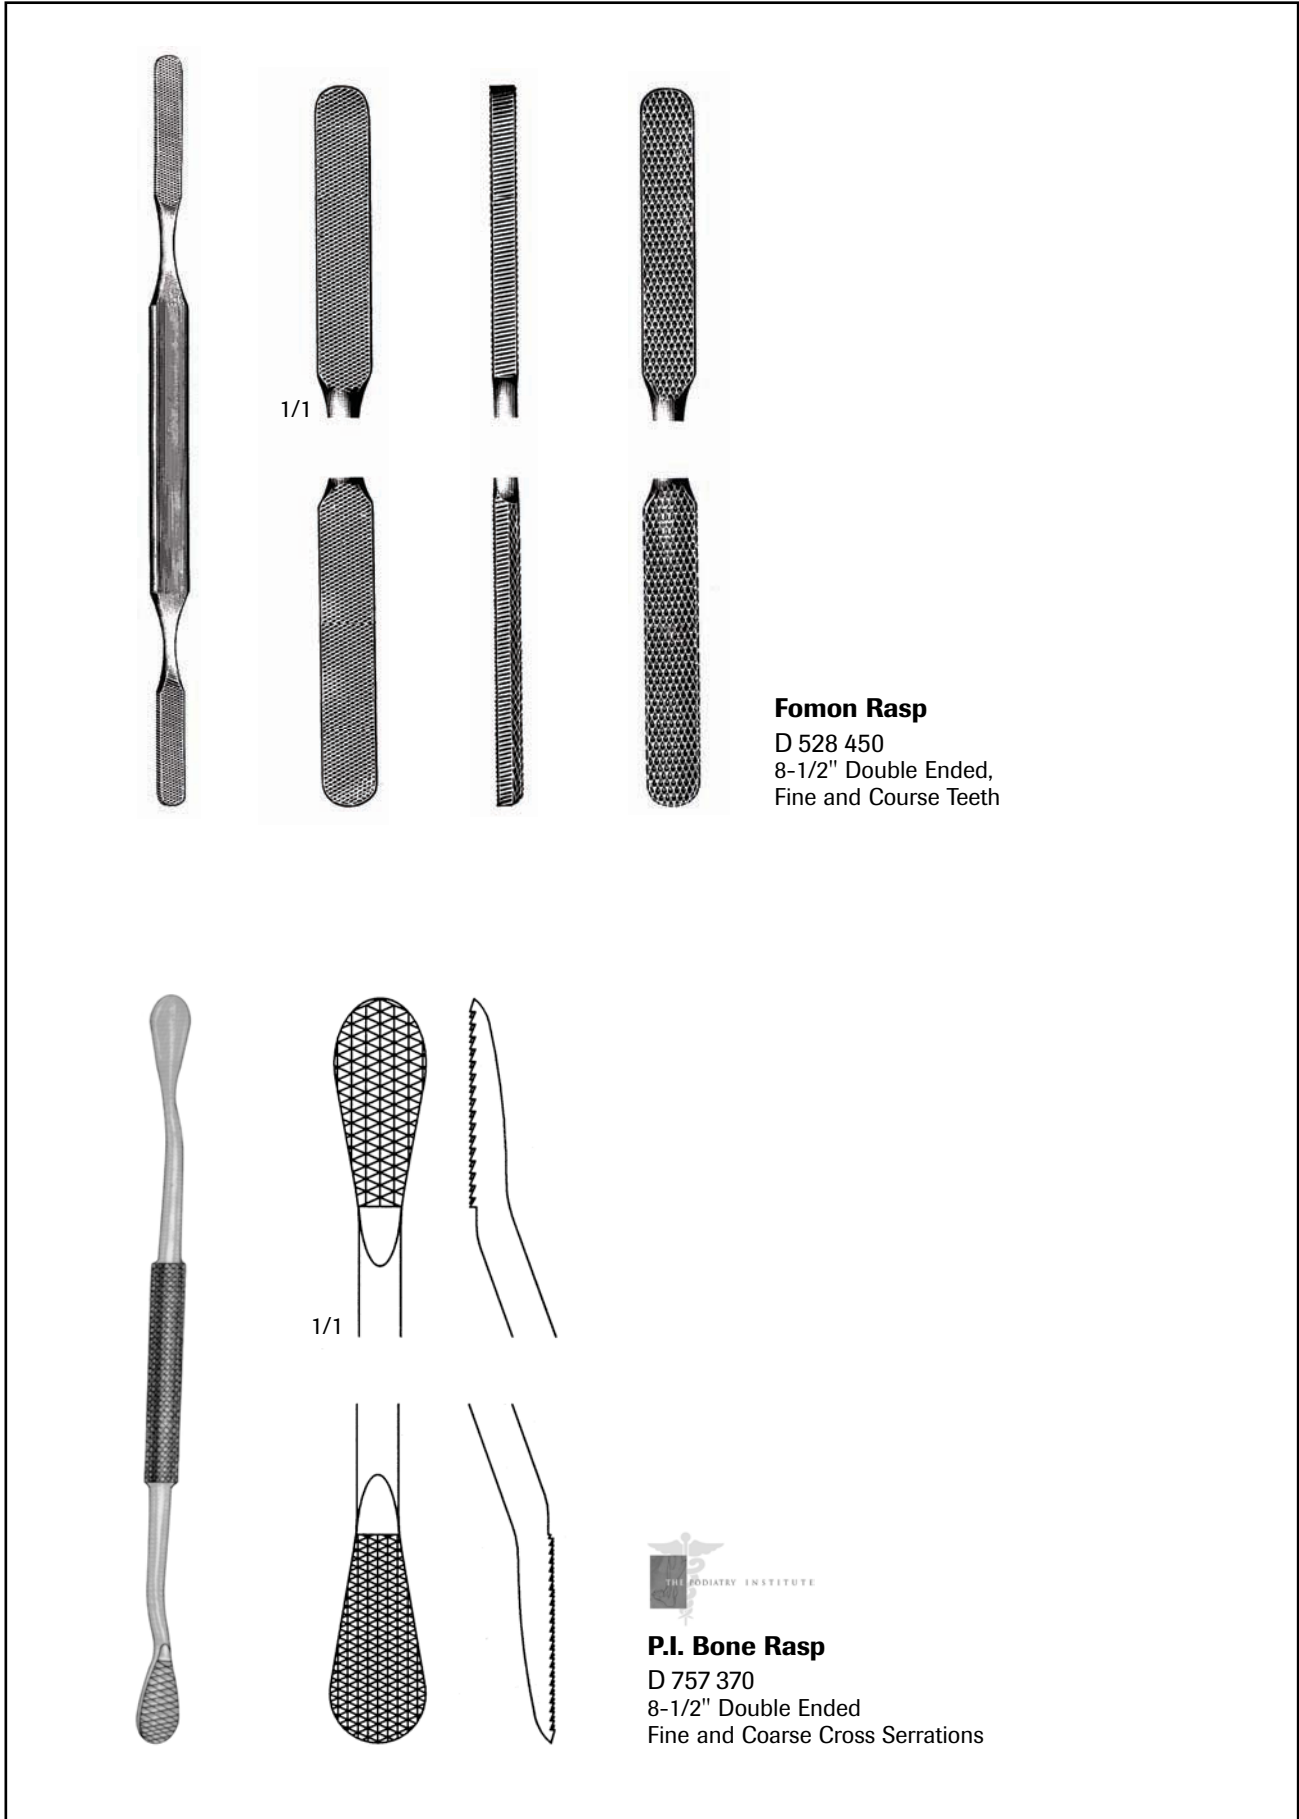

Fomon Rasp

D 528 450
8-1/2" Double Ended,
Fine and Course Teeth

P.I. Bone Rasp

D 757 370
8-1/2" Double Ended
Fine and Course Cross Serrations