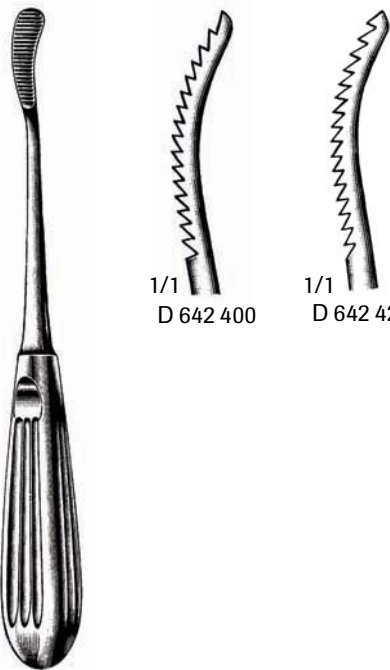

1/1

D 642 620

1/1

D 642 630

Lewis Rasp

Plain Serrations, Single Ended
D 642 620
7-1/2" Fine
D 642 630
7-1/2" Coarse

Rasps

1/1

Maltz Rasp

D 642 500
7-1/4" Single Ended, Backward Cutting

1/1

Cottle Rasp

D 642 560
8" Single Ended, Backward Cutting

1/1

D 642 400

1/1

D 642 420

Aufricht Rasp

D 642 400
8-1/4" Single Ended, Forward Cutting
D 642 420
8-1/4" Single Ended, Backward Cutting

1/1

Maltz Rasp Improved

D 642 520
8-1/4" Double Ended
Forward and Backward Cutting

Fomon Rasp

D 528 450
8-1/2" Double Ended,
Fine and Course Teeth

P.I. Bone Rasp

D 757 370
8-1/2" Double Ended
Fine and Course Cross Serrations