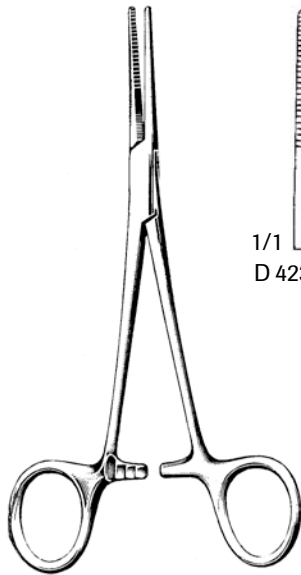

Hemostatic Forceps

Kelly Forceps

D 423 560 5-1/2" Straight

D 423 580 5-1/2" Curved

Crile Forceps

D 423 660 5-1/2" Straight

D 423 680 5-1/2" Curved

D 423 760 6-1/4" Straight, Extra Delicate

D 423 780 6-1/4" Curved, Extra Delicate

Rankin-Kelly Forceps

D 423 860 6-1/4" Straight

D 423 880 6-1/4" Curved