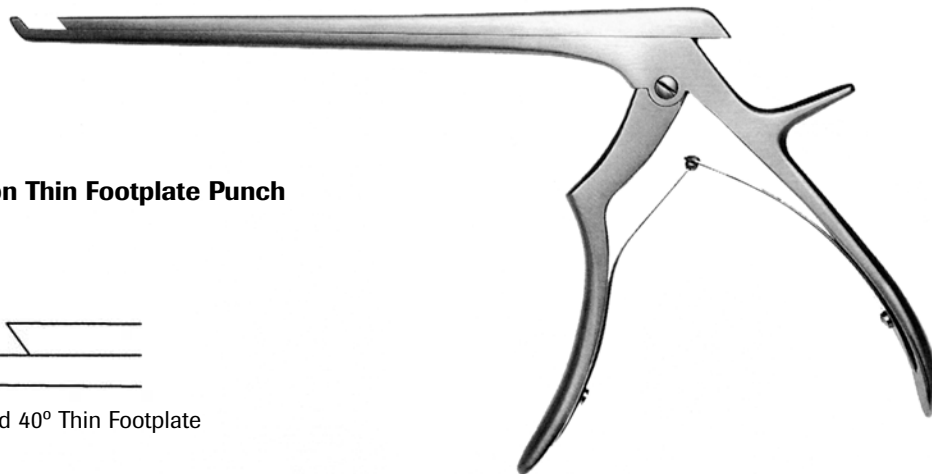

Spinal Punches

Love-Kerrison Laminectomy Punch Large Handle

Forward 40° Regular Footplate

D 538 660
8" 2mm Bite Forward

D 538 680
8" 3mm Bite Forward

D 538 700
8" 4mm Bite Forward

D 538 720
8" 5mm Bite Forward

Kerrison Thin Footplate Punch

Forward 40° Thin Footplate

D 620 940
7" 1mm Bite Forward

D 620 980
7" 2mm Bite Forward

D 621 010
7" 3mm Bite Forward

D 621 040
7" 4mm Bite Forward

D 621 070
7" 5mm Bite Forward