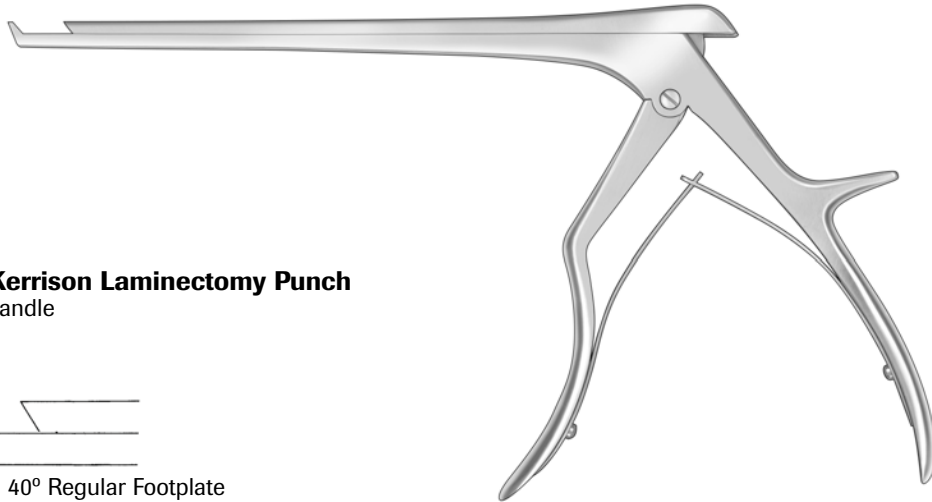

Spinal Punches

Love-Kerrison Laminectomy Punch Large Handle

Forward 40° Regular Footplate

D 538 660
8" 2mm Bite Forward

D 538 680
8" 3mm Bite Forward

D 538 700
8" 4mm Bite Forward

D 538 720
8" 5mm Bite Forward

Kerrison Thin Footplate Punch

Forward 40° Thin Footplate

D 620 940
7" 1mm Bite Forward

D 620 980
7" 2mm Bite Forward

D 621 010
7" 3mm Bite Forward

D 621 040
7" 4mm Bite Forward

D 621 070
7" 5mm Bite Forward