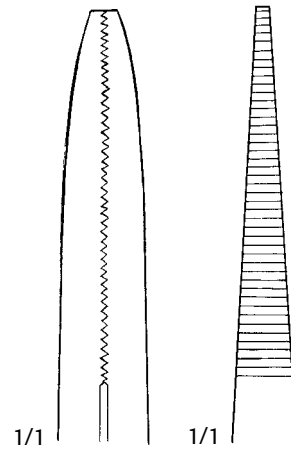

Pliers

Flat Nose Pliers

D 544 380
6" Delicate
2mm tip for cerclage wire

Long delicate jaws are perfect for pulling K-Wires, especially in hard to reach sites.

Long Jaw Needle Nose Pliers

D 544 400
7" Parallel Grooved Jaws
2mm tip
Jaw length: 2-1/4"

Flat Nose K-Wire Pliers with Groove

D 544 440
7", 6mm tip

Flat Nose K-Wire Pliers

D 544 460
7", 6mm tip