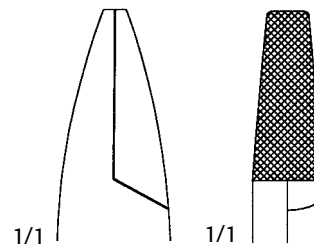

Pliers

Flat Nose Pliers

D 544 380
6" Delicate
2mm tip for cerclage wire

Long delicate jaws are perfect for pulling K-Wires, especially in hard to reach sites.

Long Jaw Needle Nose Pliers

D 544 400
7" Parallel Grooved Jaws
2mm tip
Jaw length: 2-1/4"

Flat Nose K-Wire Pliers with Groove

D 544 440
7", 6mm tip

Flat Nose K-Wire Pliers

D 544 460
7", 6mm tip