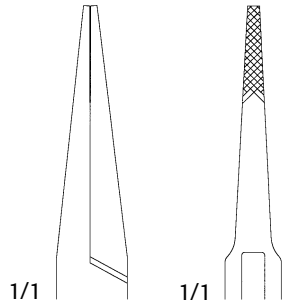

Pliers

Flat Nose Pliers

D 544 380
6" Delicate
2mm tip for cerclage wire

Long delicate jaws are perfect for pulling K-Wires, especially in hard to reach sites.

Long Jaw Needle Nose Pliers

D 544 400
7" Parallel Grooved Jaws
2mm tip
Jaw length: 2-1/4"

Flat Nose K-Wire Pliers with Groove

D 544 440
7", 6mm tip

Flat Nose K-Wire Pliers

D 544 460
7", 6mm tip