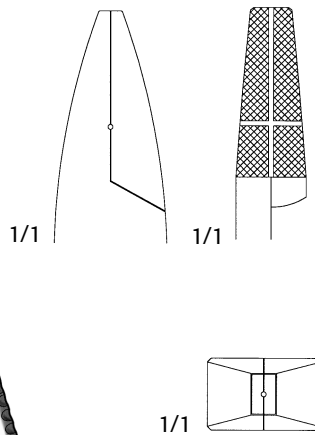

Pliers

Flat Nose Pliers

D 544 380
6" Delicate
2mm tip for cerclage wire

Long delicate jaws are perfect for pulling K-Wires, especially in hard to reach sites.

Long Jaw Needle Nose Pliers

D 544 400
7" Parallel Grooved Jaws
2mm tip
Jaw length: 2-1/4"

Flat Nose K-Wire Pliers with Groove

D 544 440
7", 6mm tip

Flat Nose K-Wire Pliers

D 544 460
7", 6mm tip