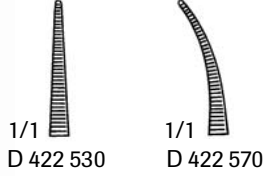

### Hartmann Mosquito Forceps

- D 422 530 3-1/2" Straight
- D 422 570 3-1/2" Curved

### Micro Mosquito Forceps

- Extremely Fine Tips
- D 423 540 5" Straight
- D 423 550 5" Curved

### Halsted Mosquito Forceps

- D 423 460 5" Straight
- D 423 480 5" Curved
- D 423 500 5" Straight, Delicate
- D 423 520 5" Curved, Delicate