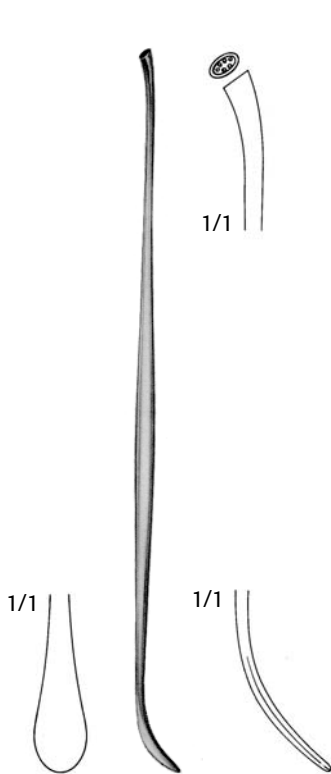

Elevators

Freer Elevator
 D 638 040
 7-1/2" Double Ended
 5mm Sharp/Blunt

Penfield Elevator
 D 638 140
 7" Style #1 Double Ended

Penfield Elevator
 D 638 160
 7-3/4" Style #2 Double Ended

Penfield Elevator
 D 638 180
 7-3/4" Style #3 Double Ended

Penfield Elevator
 D 638 200
 8" Style #4 Single Ended

Penfield Elevator
 D 638 220
 7-1/2" Style #5 Double Ended