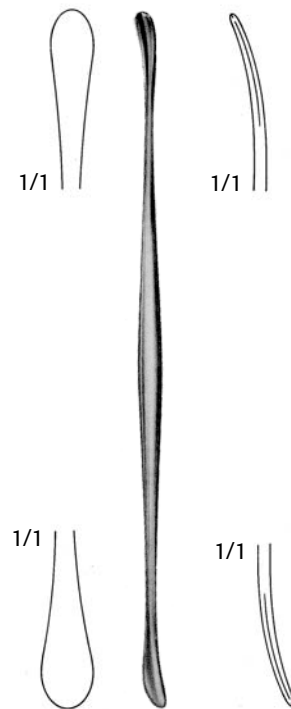

Elevators

Freer Elevator
 D 638 040
 7-1/2" Double Ended
 5mm Sharp/Blunt

Penfield Elevator
 D 638 140
 7" Style #1 Double Ended

Penfield Elevator
 D 638 160
 7-3/4" Style #2 Double Ended

Penfield Elevator
 D 638 180
 7-3/4" Style #3 Double Ended

Penfield Elevator
 D 638 200
 8" Style #4 Single Ended

Penfield Elevator
 D 638 220
 7-1/2" Style #5 Double Ended