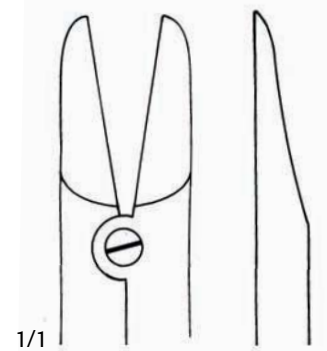

Bone Cutting Forceps

Ruskin-Liston Forceps
D 537 400 6" Straight

D 537 450

Kleinert-Kutz Forceps
Delicate Blades
D 537 450 6" Straight
D 537 470 6" Curved

D 537 470

D 537 280

D 537 300

Ruskin-Liston Forceps
Straight
D 537 280 7-1/2"
D 537 300 7-1/2" Delicate Blades

Bone Cutting Forceps

Stille-Liston Forceps
D 535 560
10-1/2" Straight

Stille-Liston Forceps
D 535 600
10-1/2" Angled on Flat

Stille-Horsley Forceps
D 535 640
10-1/2" Angled