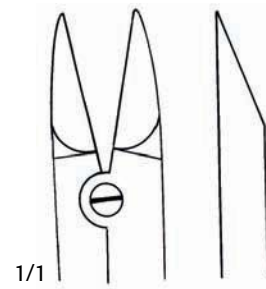

Bone Cutting Forceps

Ruskin-Liston Forceps
D 537 400 6" Straight

D 537 450

Kleinert-Kutz Forceps
Delicate Blades
D 537 450 6" Straight
D 537 470 6" Curved

D 537 470

D 537 280

D 537 300

Ruskin-Liston Forceps
Straight
D 537 280 7-1/2"
D 537 300 7-1/2" Delicate Blades

Bone Cutting Forceps

Stille-Liston Forceps
D 535 560
10-1/2" Straight

Stille-Liston Forceps
D 535 600
10-1/2" Angled on Flat

Stille-Horsley Forceps
D 535 640
10-1/2" Angled