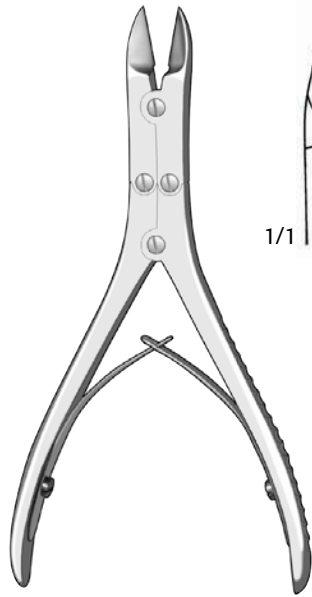

Bone Cutting Forceps

Ruskin-Liston Forceps
D 537 400 6" Straight

D 537 450

Kleinert-Kutz Forceps
Delicate Blades
D 537 450 6" Straight
D 537 470 6" Curved

D 537 470

D 537 280

D 537 300

Ruskin-Liston Forceps
Straight
D 537 280 7-1/2"
D 537 300 7-1/2" Delicate Blades

Bone Cutting Forceps

Stille-Liston Forceps
D 535 560
10-1/2" Straight

Stille-Liston Forceps
D 535 600
10-1/2" Angled on Flat

Stille-Horsley Forceps
D 535 640
10-1/2" Angled