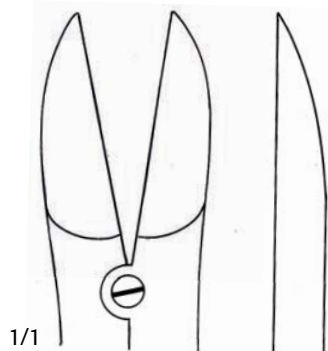

Bone Cutting Forceps

Ruskin-Liston Forceps
D 537 400 6" Straight

D 537 450

Kleinert-Kutz Forceps
Delicate Blades
D 537 450 6" Straight
D 537 470 6" Curved

D 537 470

D 537 280

D 537 300

Ruskin-Liston Forceps
Straight
D 537 280 7-1/2"
D 537 300 7-1/2" Delicate Blades

Bone Cutting Forceps

Stille-Liston Forceps
D 535 560
10-1/2" Straight

Stille-Liston Forceps
D 535 600
10-1/2" Angled on Flat

Stille-Horsley Forceps
D 535 640
10-1/2" Angled