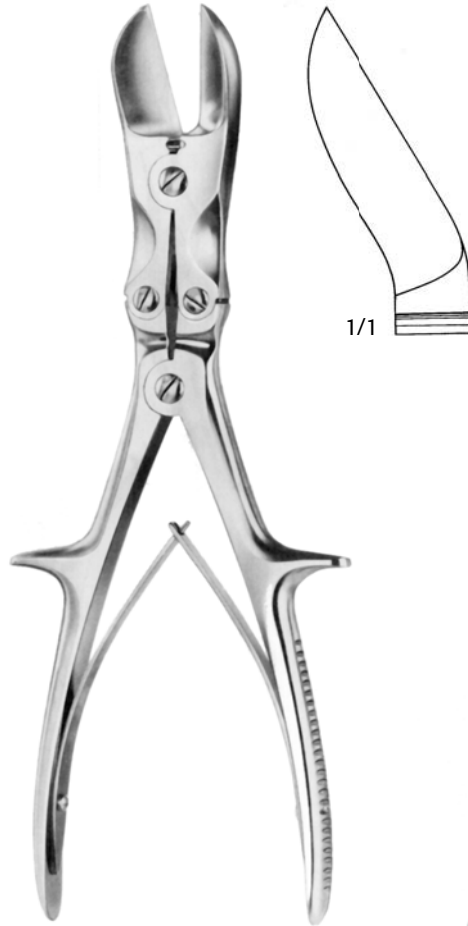

Bone Cutting Forceps

Ruskin-Liston Forceps
D 537 400 6" Straight

D 537 450

Kleinert-Kutz Forceps
Delicate Blades
D 537 450 6" Straight
D 537 470 6" Curved

D 537 470

D 537 280

D 537 300

Ruskin-Liston Forceps
Straight
D 537 280 7-1/2"
D 537 300 7-1/2" Delicate Blades

Bone Cutting Forceps

Stille-Liston Forceps
D 535 560
10-1/2" Straight

Stille-Liston Forceps
D 535 600
10-1/2" Angled on Flat

Stille-Horsley Forceps
D 535 640
10-1/2" Angled