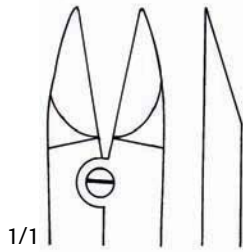

Bone Cutting Forceps

Ruskin-Liston Forceps
D 537 400 6" Straight

D 537 450

Kleinert-Kutz Forceps
Delicate Blades
D 537 450 6" Straight
D 537 470 6" Curved

D 537 470

D 537 280

D 537 300

Ruskin-Liston Forceps
Straight
D 537 280 7-1/2"
D 537 300 7-1/2" Delicate Blades

Bone Cutting Forceps

Stille-Liston Forceps
D 535 560
10-1/2" Straight

Stille-Liston Forceps
D 535 600
10-1/2" Angled on Flat

Stille-Horsley Forceps
D 535 640
10-1/2" Angled