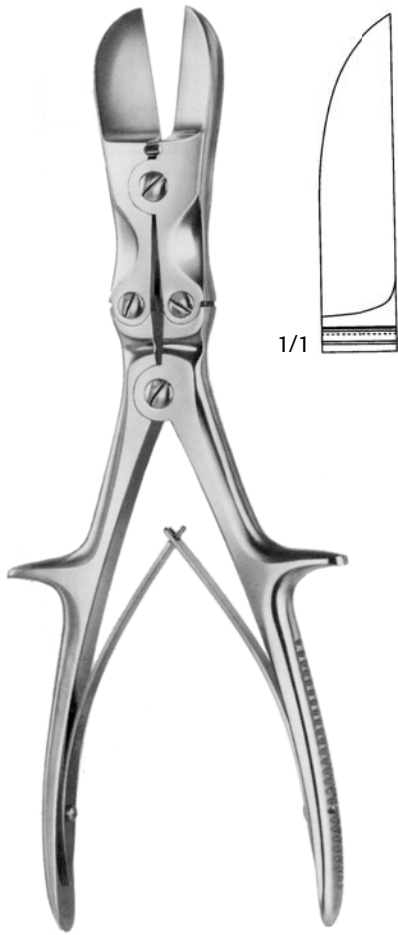

Bone Cutting Forceps

Ruskin-Liston Forceps
D 537 400 6" Straight

D 537 450

Kleinert-Kutz Forceps
Delicate Blades
D 537 450 6" Straight
D 537 470 6" Curved

D 537 470

D 537 280

D 537 300

Ruskin-Liston Forceps
Straight
D 537 280 7-1/2"
D 537 300 7-1/2" Delicate Blades

Bone Cutting Forceps

Stille-Liston Forceps
D 535 560
10-1/2" Straight

Stille-Liston Forceps
D 535 600
10-1/2" Angled on Flat

Stille-Horsley Forceps
D 535 640
10-1/2" Angled