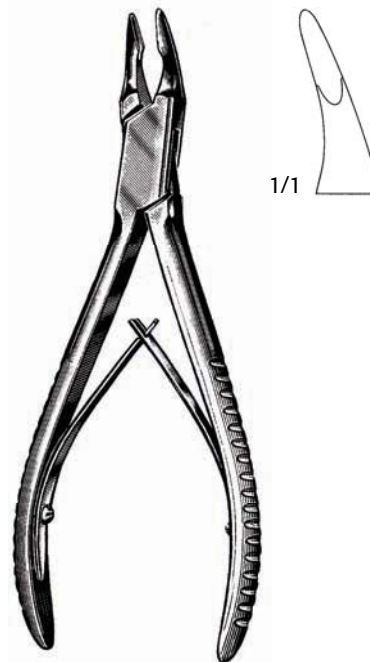

Rongeurs

Micro Friedman Rongeur
1.5x5mm Bite

- D 534 300 5-1/2" Straight
- D 534 320 5-1/2" 30° Angled
- D 534 340 5-1/2" 90° Angled

Friedman Rongeur

- 4x11mm Bite
- D 534 520
- 5-1/2" Curved Delicate

Mini-Friedman Rongeur

- 2x8mm Bite, Delicate
- D 534 530 6" Straight
- D 534 540 6" Curved

Dean (Blumenthal) Rongeur

- 4x11mm Bite
- D 534 560 6" 30° Curve