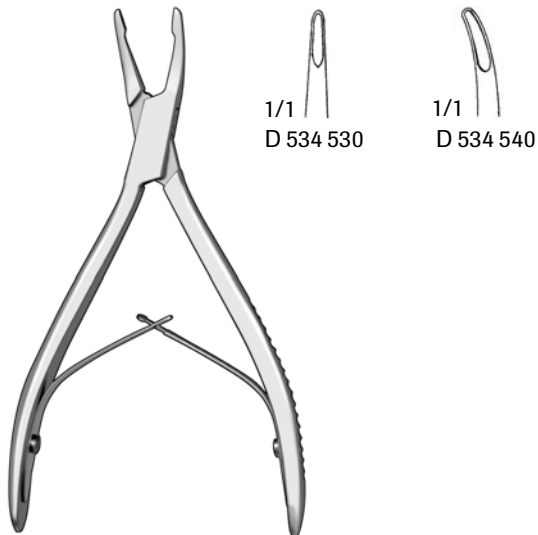

Rongeurs

Micro Friedman Rongeur
1.5x5mm Bite

- D 534 300 5-1/2" Straight
- D 534 320 5-1/2" 30° Angled
- D 534 340 5-1/2" 90° Angled

Friedman Rongeur

- 4x11mm Bite
- D 534 520
- 5-1/2" Curved Delicate

Mini-Friedman Rongeur

- 2x8mm Bite, Delicate
- D 534 530 6" Straight
- D 534 540 6" Curved

Dean (Blumenthal) Rongeur

- 4x11mm Bite
- D 534 560 6" 30° Curve