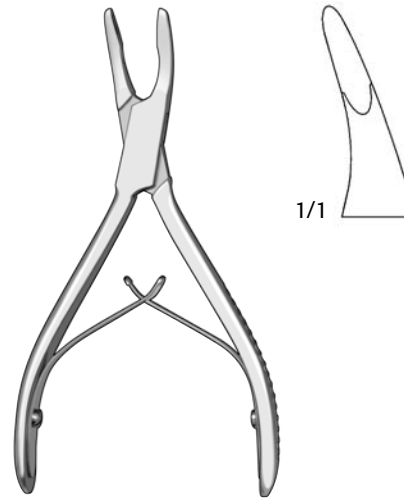

Rongeurs

Micro Friedman Rongeur
1.5x5mm Bite

- D 534 300 5-1/2" Straight
- D 534 320 5-1/2" 30° Angled
- D 534 340 5-1/2" 90° Angled

Friedman Rongeur

- 4x11mm Bite
- D 534 520
- 5-1/2" Curved Delicate

Mini-Friedman Rongeur

- 2x8mm Bite, Delicate
- D 534 530 6" Straight
- D 534 540 6" Curved

Dean (Blumenthal) Rongeur

- 4x11mm Bite
- D 534 560 6" 30° Curve