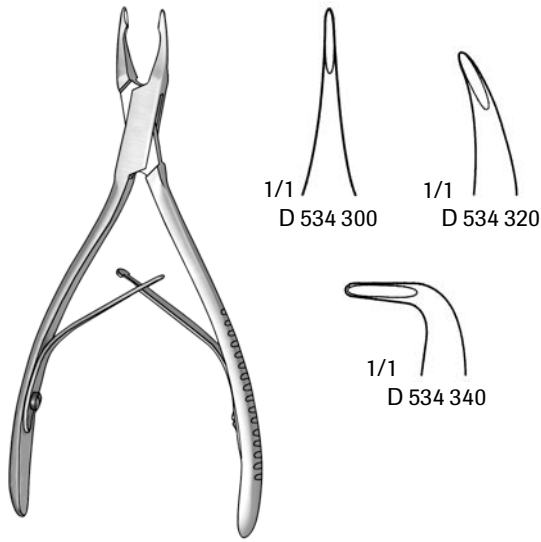

Rongeurs

Micro Friedman Rongeur
1.5x5mm Bite

- D 534 300 5-1/2" Straight
- D 534 320 5-1/2" 30° Angled
- D 534 340 5-1/2" 90° Angled

Friedman Rongeur

- 4x11mm Bite
- D 534 520
- 5-1/2" Curved Delicate

Mini-Friedman Rongeur

- 2x8mm Bite, Delicate
- D 534 530 6" Straight
- D 534 540 6" Curved

Dean (Blumenthal) Rongeur

- 4x11mm Bite
- D 534 560 6" 30° Curve