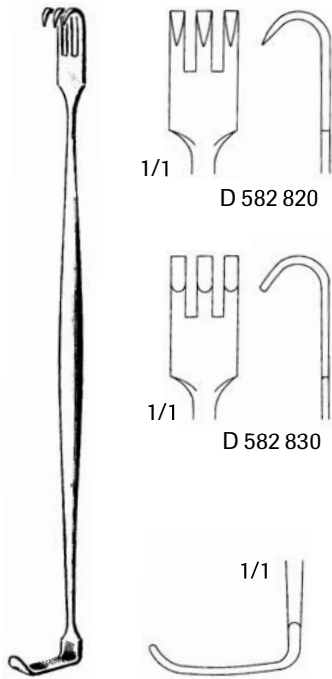

# Retractors

**Mathieu Retractor**

D 582 820  
6-1/4" 3 Sharp Prongs, Double Ended  
D 582 830  
6-1/4" 3 Blunt Prongs, Double Ended

**Crile Retractor**

D 576 580  
4-3/8" Double Ended

**U.S. Army Retractor**

D 575 620  
8-1/2" Double Ended, Set of 2

**Baby Ribbon Retractor**

Malleable  
D 579 420 6" x 1/2"  
D 579 450 7-1/2" x 1"

**Ribbon Retractor**

Malleable  
D 579 560 13" x 3/4"  
D 579 580 13" x 1"  
D 579 600 13" x 1-1/4"  
D 579 620 13" x 1-1/2"  
D 579 660 13" x 2"