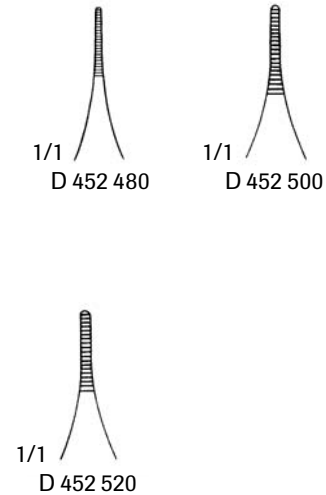

### Adson Brown Tissue Forceps

D 452 820  
4-3/4" 9x9 Teeth, Side Grasping

### Adson Tissue Forceps

D 452 460 4-3/4" 1x2 Teeth, Micro Tip  
D 452 530 4-3/4" 1x2 Teeth, Serrated Tip  
D 452 540 4-3/4" 1x2 Teeth, Delicate Tip  
D 452 560 4-3/4" 1x2 Teeth, Standard Tip  
D 452 600 4-3/4" 1x2 Teeth, Delicate Tip with Tying Platform  
D 452 580 4-3/4" 2x3 Teeth

### Adson Dressing and Tissue Forceps

D 452 400 6" 1x2 Teeth  
D 452 420 6" Serrated  
D 452 470 6" 1x2 Teeth, Micro Tip  
D 452 490 6" Serrated, Micro Tip

### Adson Dressing Forceps

4-3/4" Serrated  
D 452 480 Micro Tip  
D 452 500 Delicate Tip  
D 452 520 Standard Tip  
D 452 620 Carbide Tip